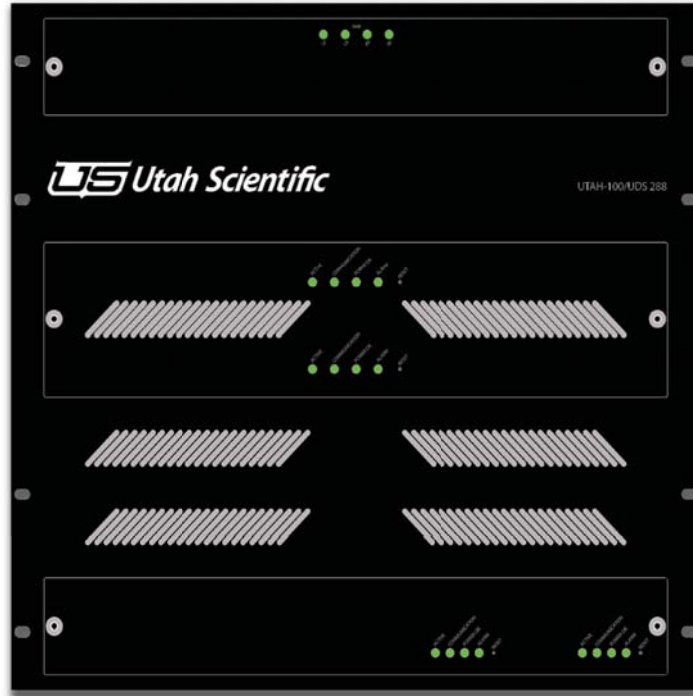

UTAH-100/UDS-288

HD(3G) Video Router

The UTAH-100/UDS-288 brings the significant cost savings of the UTAH-100/UDS Router family to mid-size router applications while maintaining full compatibility with the Utah Scientific family of digital video and digital audio routers, system controllers, and control panels.

The UDS-288 offers front-removable redundant crosspoint cards, frame controller cards and fan assemblies to enhance service reliability and maintenance. The I/O cards have 16 ports each and are fitted with HD-BNC connectors for improved density and performance.

UDS-288 FEATURES

- COMPACT 10RU PACKAGE
- MODULAR SYSTEM -- UP TO 288X288 IN BLOCKS OF 16
- MX-BUS CONNECTION TO ROUTER CONTROL SYSTEM
- EXTERNAL POWER SUPPLY with OPTIONAL REDUNDANCY
- CROSSPOINT REDUNDANCY OPTION
- OPTIONAL CLEAN-QUIET OUTPUT MODULES

The UDS-288 router is connected to the Utah Scientific router control system by means of the control system’s MX-Bus. The UDS-288 is compatible with all of the Utah Scientific system controllers from the basic SC-40 to the full-featured SC-4 which is the heart of some of the world’s largest mission-critical signal routing systems.