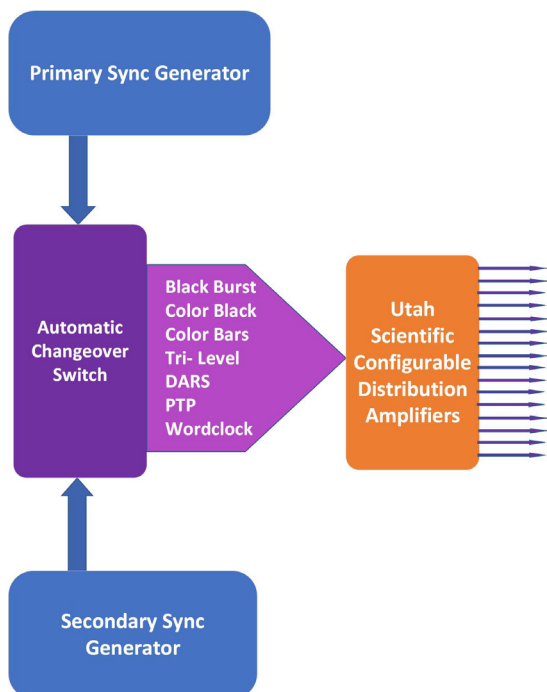

Sync Generator & Test Signal System

Are your sync and test systems ready to retire?

How old is your sync system? Need a PTP reference? Concerned about leap seconds or having your sync generator just stop? Worry no more, because Utah Scientific has the answers!

Features

- ❑ Optional PTP Grandmaster/Slave Interface
- ❑ NTP Client/Server Option Available
- ❑ Comprehensive range of test signals
- ❑ Genlock to Color Black or Tri-Level Sync
- ❑ AES digital tone, Silence, Wordclock
- ❑ Available with optional automatic changeover switch
- ❑ GPS receiver option

Specifications

Video Outputs (BNC)

- ❑ Analog Color Black (2) Std.
- ❑ Analog Composite test (2) Std.
- ❑ Color Black/Tri-Level (3 independent Pairs)
- ❑ SDI (SD (Std)/HD or 3G) Color Black with embedded silence (2 independent pairs)
- ❑ SDI (SD (Std)/HD or 3G) Test Pattern with embedded tone (2 independent pairs)