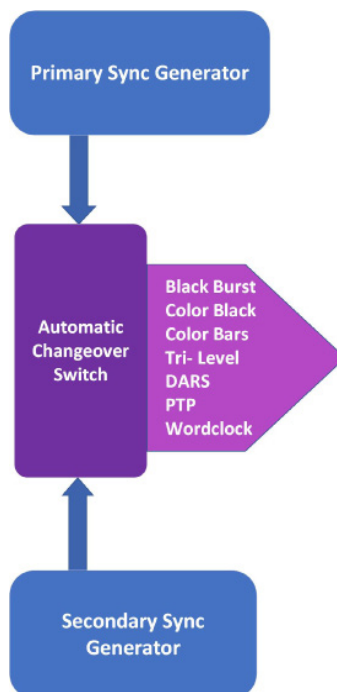

Sync Generator & Test Signal System

Are your sync and test systems ready to retire?

How old is your sync system? Need a PTP reference? Concerned about leap seconds or having your sync generator just stop? Worry no more, because Utah Scientific has the answers!

Features

- Optional PTP Grandmaster/Slave Interface
- NTP Client/Server Option Available
- Comprehensive range of test signals
- Genlock to Color Black or Tri-Level Sync
- AES digital tone, Silence, Wordclock
- Available with optional automatic changeover switch
- GPS receiver option

Specifications

Video Outputs (BNC)

- Analog Color Black (2) Std.
- Analog Composite test (2) Std.
- Color Black/Tri-Level (3 independent Pairs)
- SDI (SD (Std)/HD or 3G) Color Black with embedded silence (2 independent pairs)
- SDI (SD (Std)/HD or 3G) Test Pattern with embedded tone (2 independent pairs)