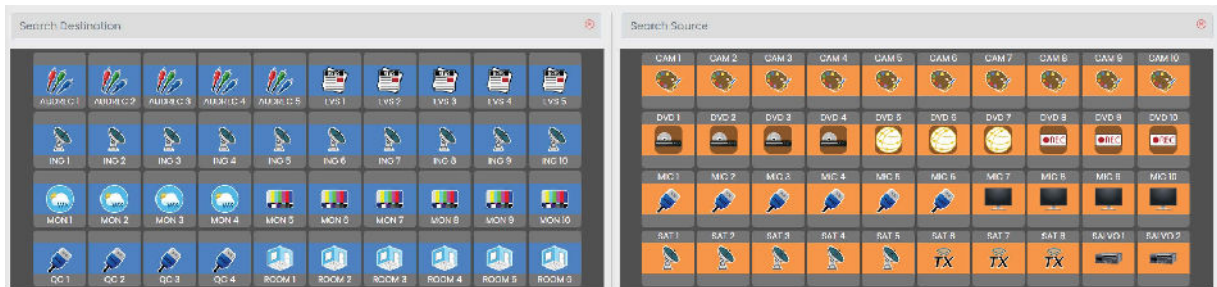

## *Router Control From Anywhere In The World*

Need to control your facility routing from a distant location? Bring worldwide flexibility to your router operations with Utah Scientific's WebPanel. Simply install the Linux WebPanel server and configure your users and their access rights from your browser.

## Features

- ▣ Our most readily deployed control solution
- ▣ Browser based--Chrome, Edge, Safari
- ▣ Auto-populates based on router configuration
- ▣ Source and destination search functions
- ▣ Customizable button icons, colors, text
- ▣ OS independent
- ▣ Password enabled