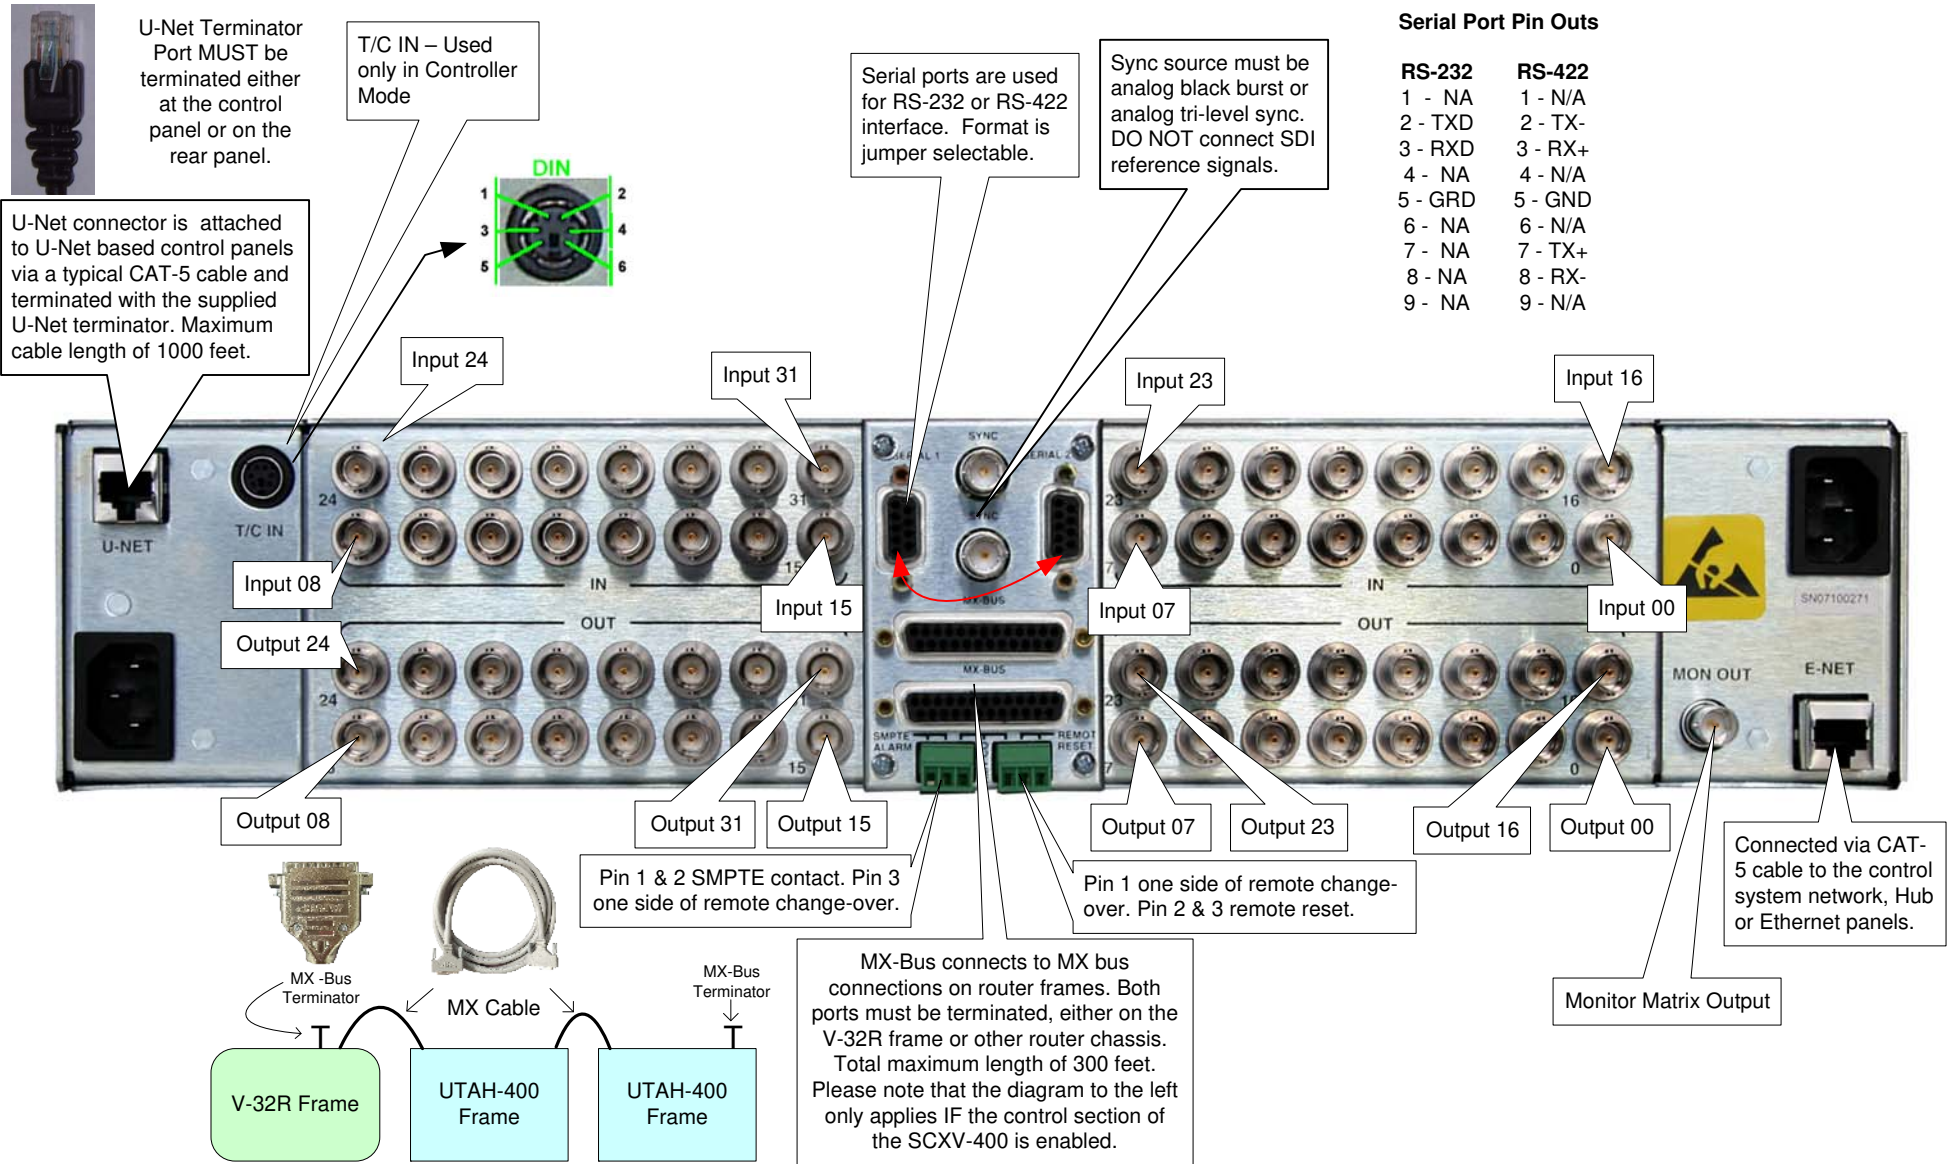

UTAH-400 V-32R Frame Connector View

UTAH-400 V-32R Frame Front View